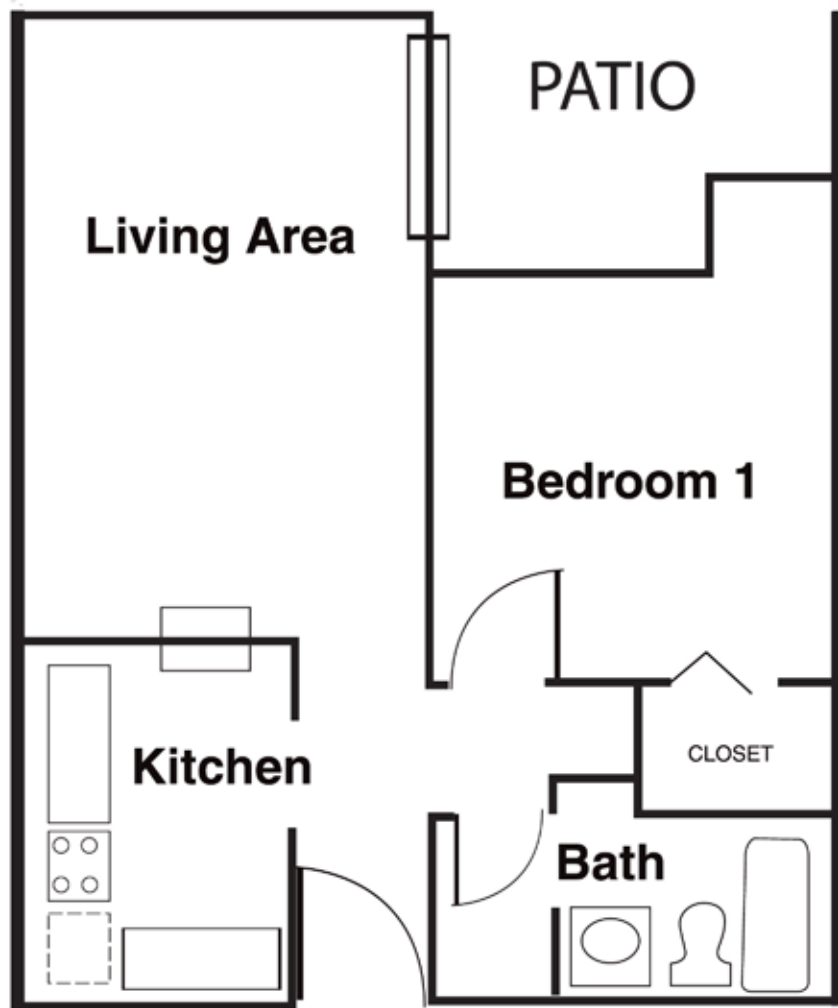

WINDEMERE VILLAS

A 55+ Community

ONE BEDROOM/ONE BATH FLOOR PLAN

WINDEMERE VILLAS

1416 GRIFFIN RD. LEESBURG, FL 34748

OFFICE: (352) 728-5444 | FAX: (352) 728-0970

WINDEMEREVILLAS@FLYNNMANAGEMENT.COM | WWW.WINDEMEREVILLAS.COM